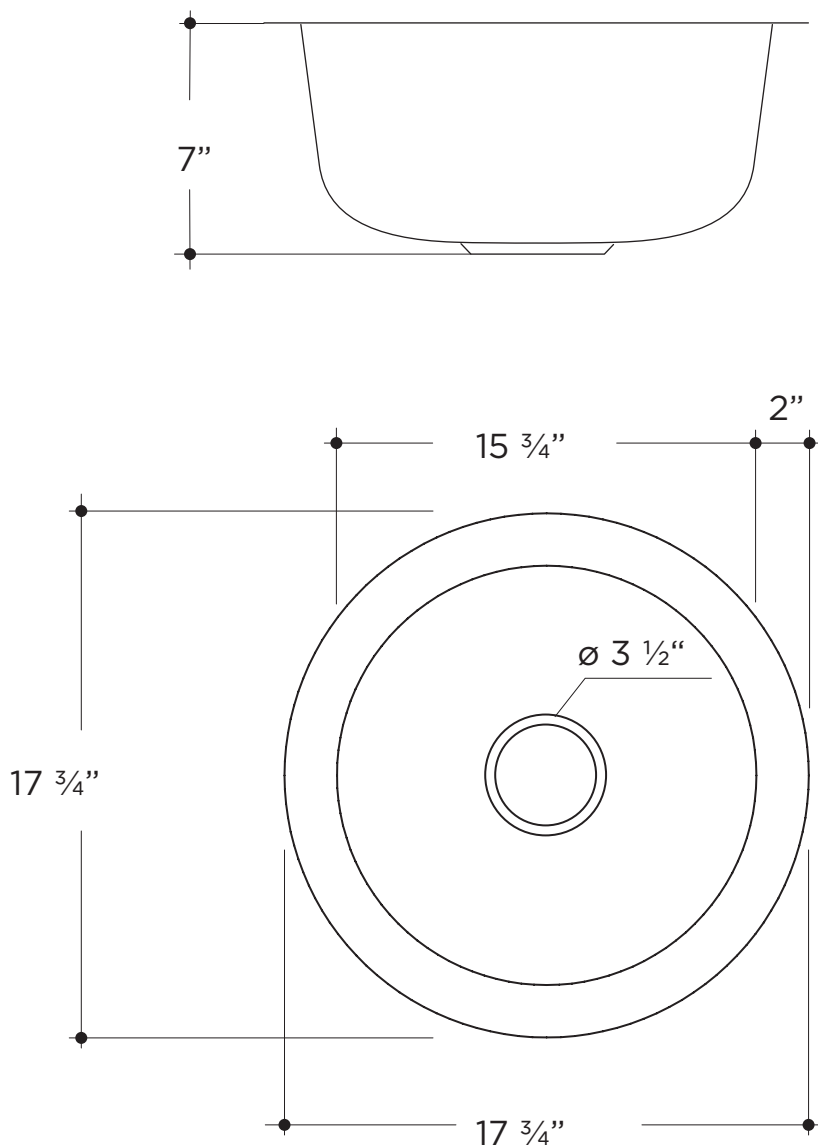

DIMENSIONS/TECHNICAL DATA

Top Mount - Single Bowl Stainless Steel Sinks - S703

ATTENTION! Dimensions may vary by up to 3/8". It is highly recommended to pull all dimensions of actual model for installation and measuring purposes.